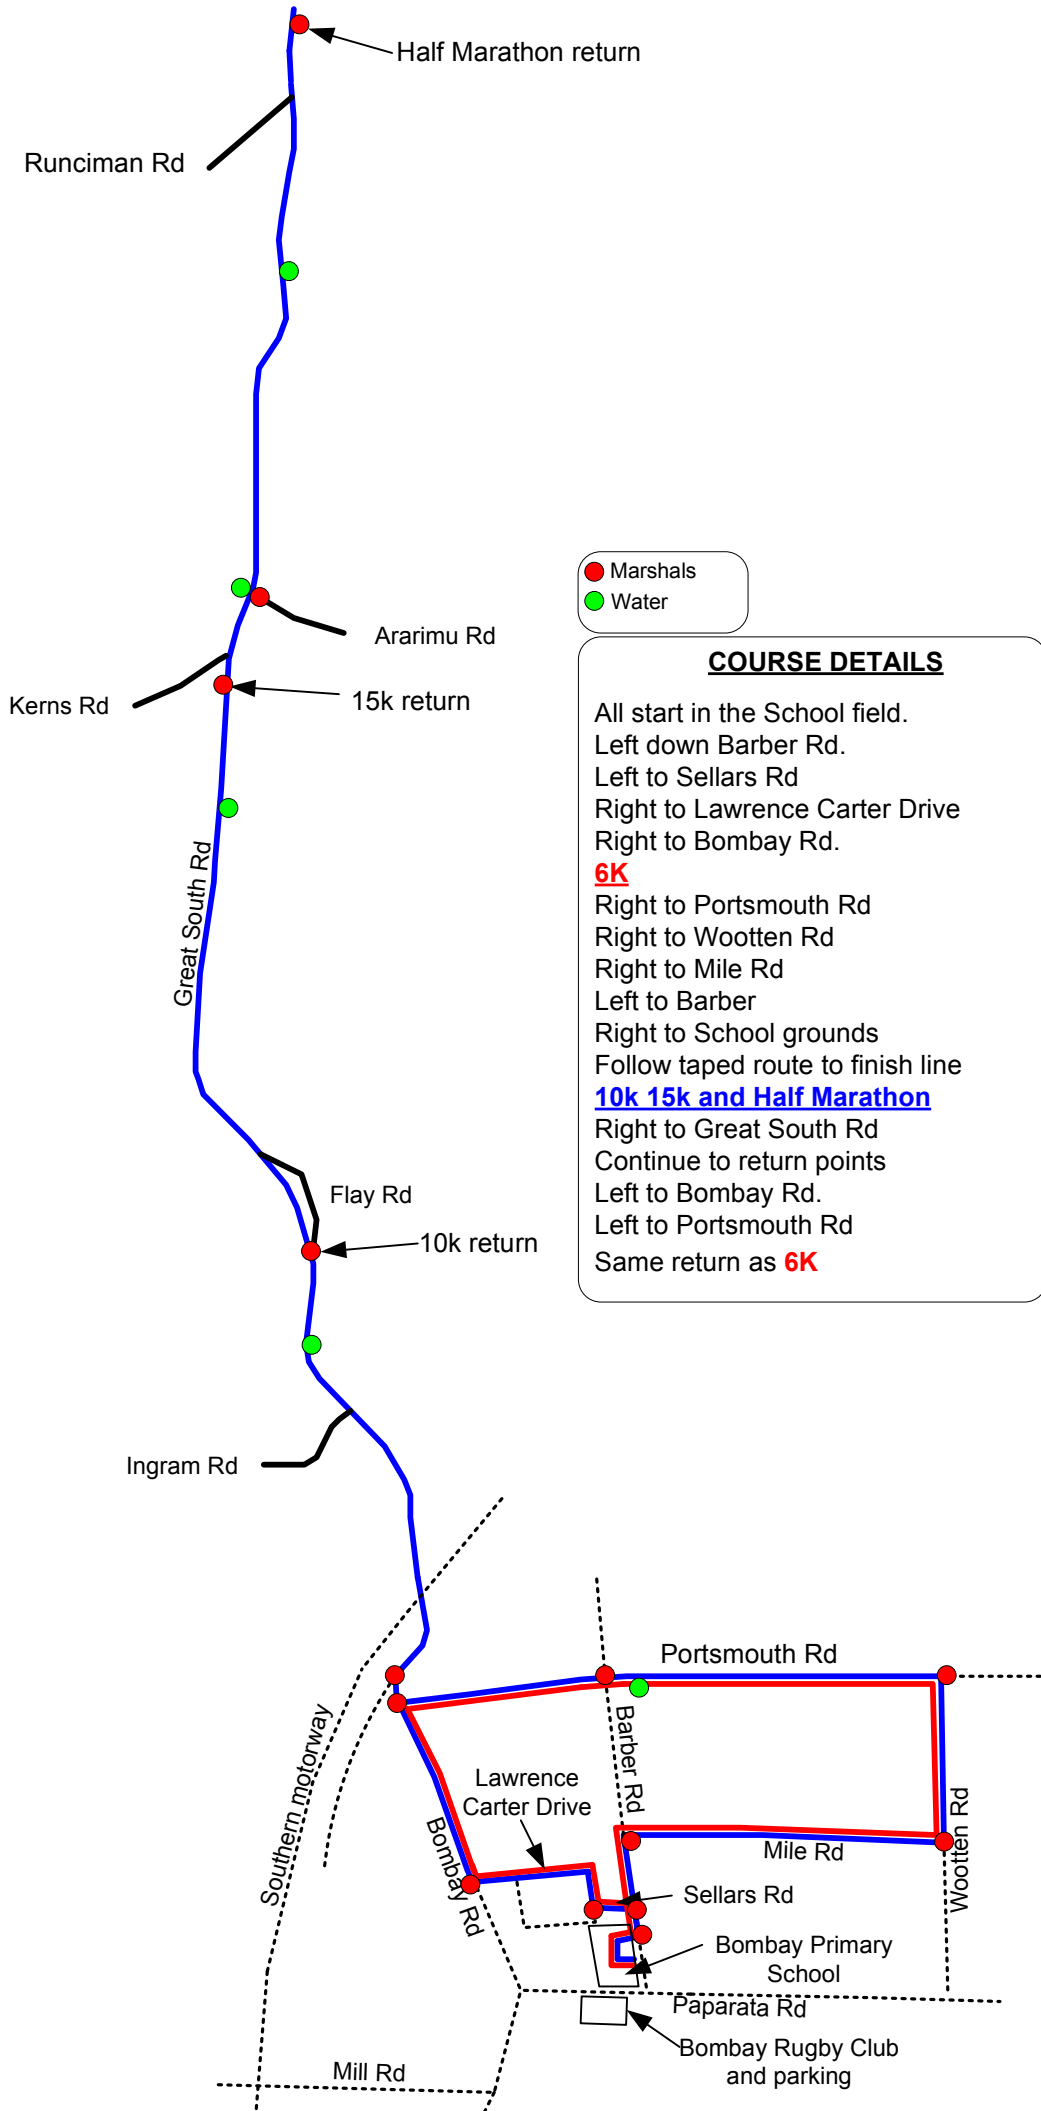

BOMBAY PIONEER SETTLERS FUN RUN

COURSE DETAILS

All start in the School field.
 Left down Barber Rd.
 Left to Sellars Rd
 Right to Lawrence Carter Drive
 Right to Bombay Rd.
6K
 Right to Portsmouth Rd
 Right to Wootten Rd
 Right to Mile Rd
 Left to Barber
 Right to School grounds
 Follow taped route to finish line
10k 15k and Half Marathon
 Right to Great South Rd
 Continue to return points
 Left to Bombay Rd.
 Left to Portsmouth Rd
 Same return as **6K**